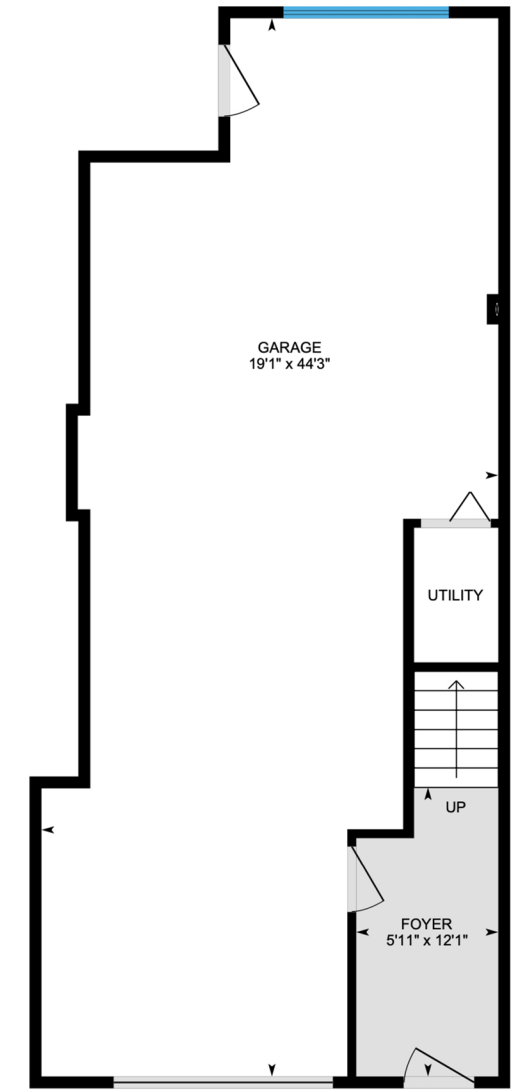

Main Floor

Upper Level

Lower Level

Main Floor	803 sq. ft.
Upper Floor	837 sq. ft.
Lower Level	82 sq. ft.
Total Livable Space	1,722 sq. ft.

Garage:	730 sq. ft.
Grand Total	2,452 sq. ft.

All room dimensions and floor areas must be considered approximate and are subject to independent verification.