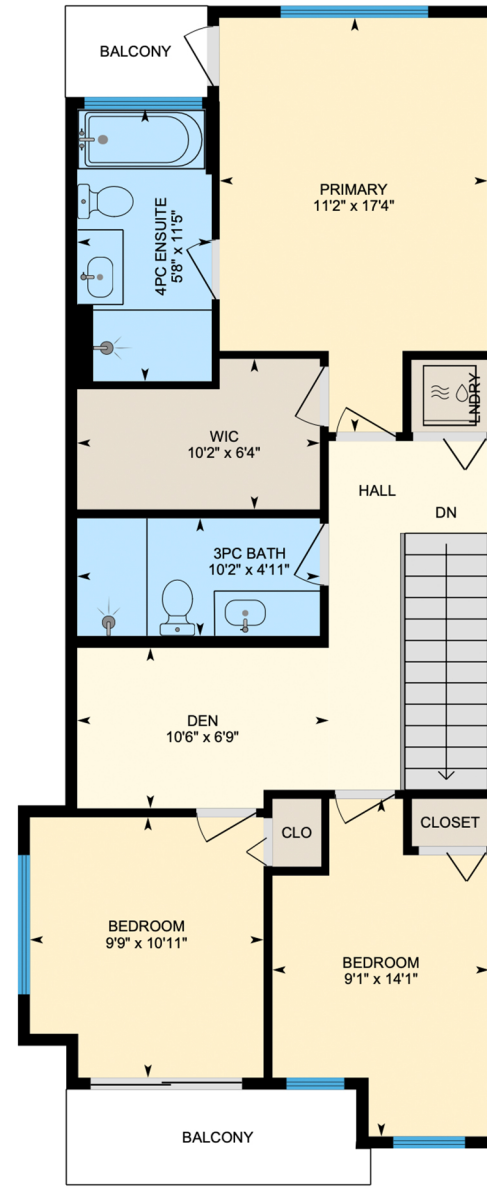

Main Floor

Upper Level

Lower Level

Main Floor	803 sq. ft.
Upper Floor	837 sq. ft.
Lower Level	82 sq. ft.
Total Livable Space	1,722 sq. ft.

Garage:	730 sq. ft.
Grand Total	2,452 sq. ft.

All room dimensions and floor areas must be considered approximate and are subject to independent verification.