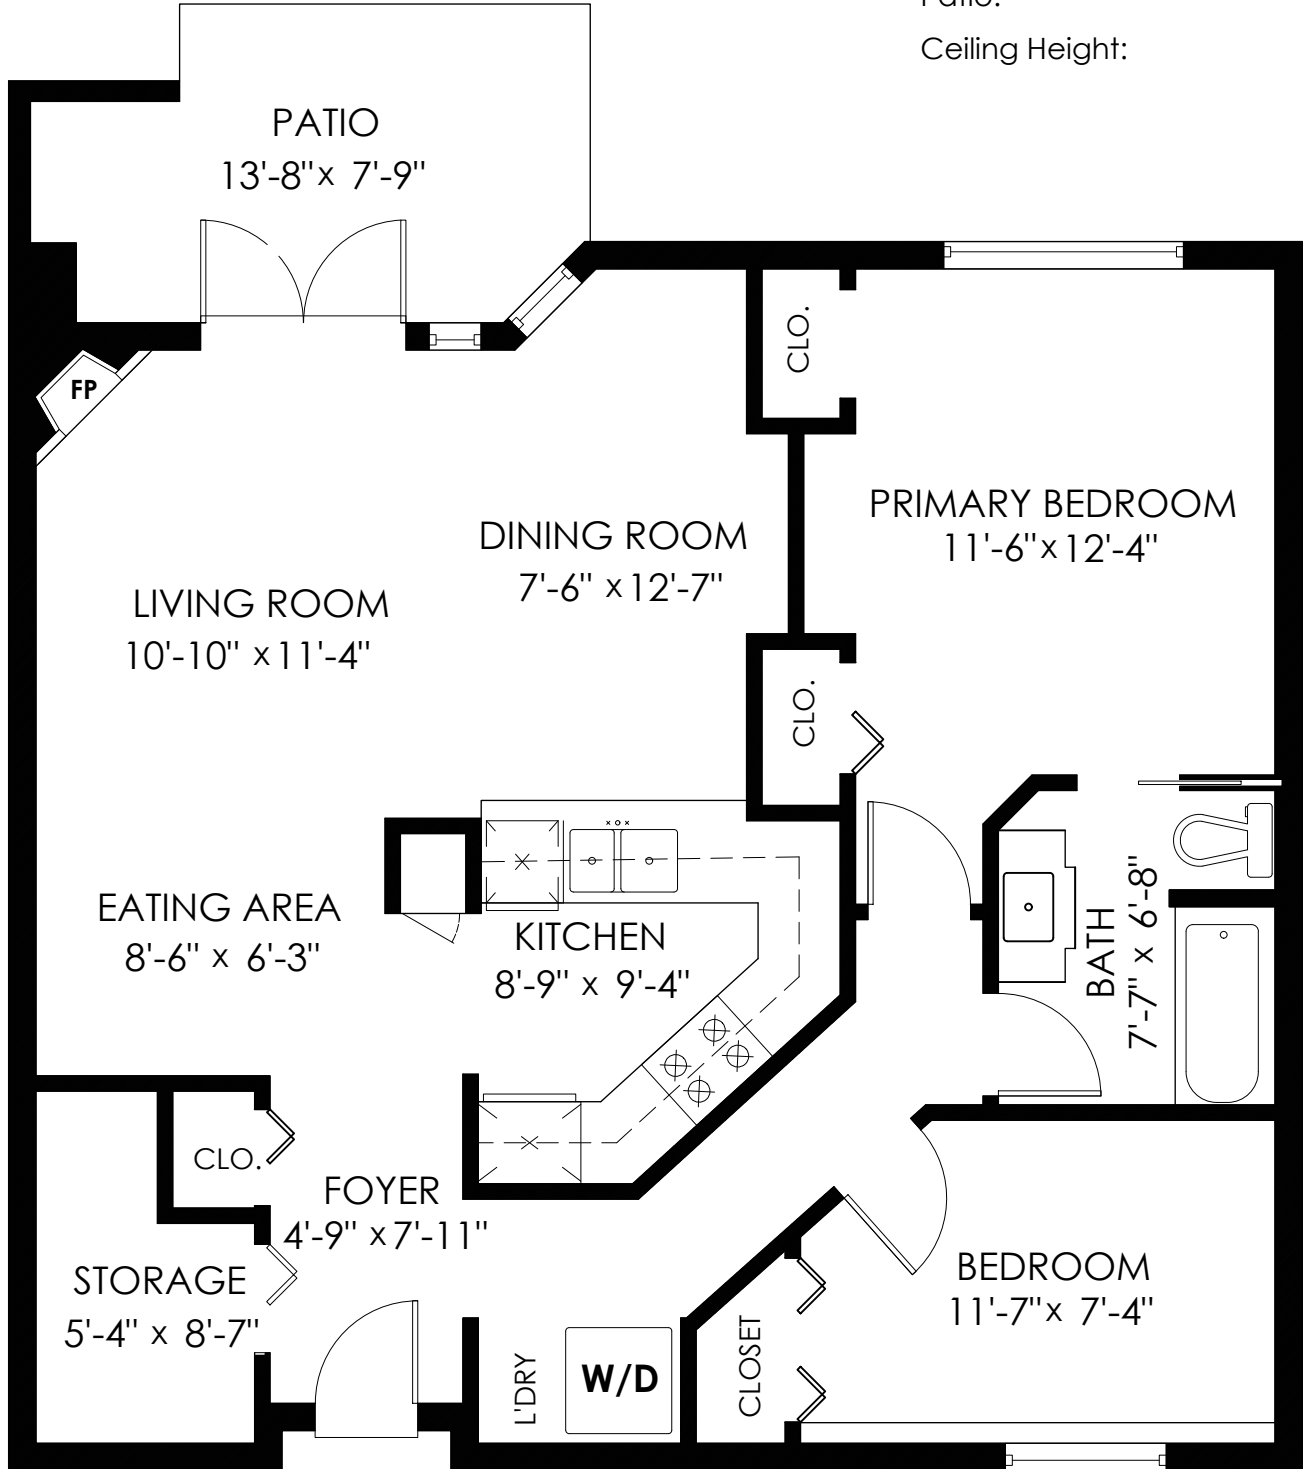

Floor Area: 914 sq.ft.

Patio: 93 sq.ft.

Ceiling Height: 8'-0"

SCALE

MEASURED ON: (2024-08-20)

info@pixlworks.com www.pixlworks.com [604.329.5788](tel:604.329.5788)

E&O Insured. Total square foot calculated to gross unit area. SQFT based on interior measurements to exterior walls, not taken from original blueprints, may include unfinished area. This is for marketing purposes only and is not intended for architectural/construction use. All details, sizes & placements should be considered approximate within +/- 2% tolerance.